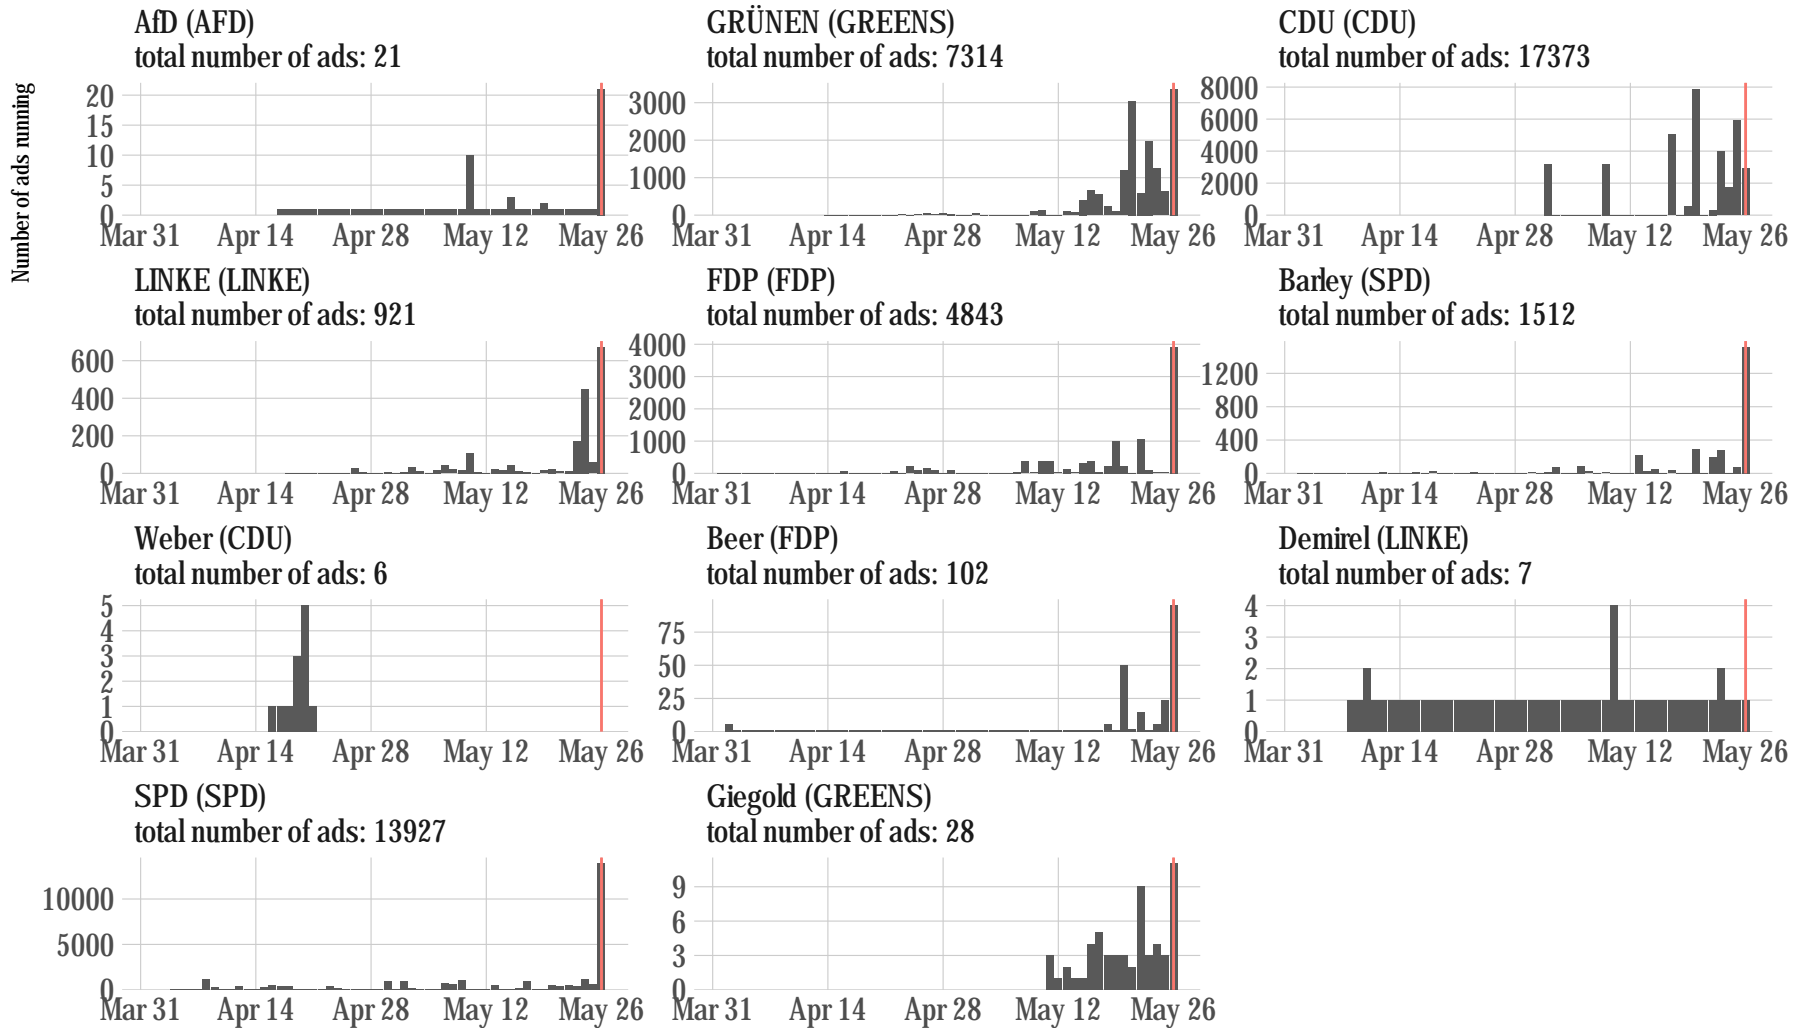

# Number of ads running

Period from 2019-04-01 to 2019-05-26; Note different scales on y-axis.

— EP Elections